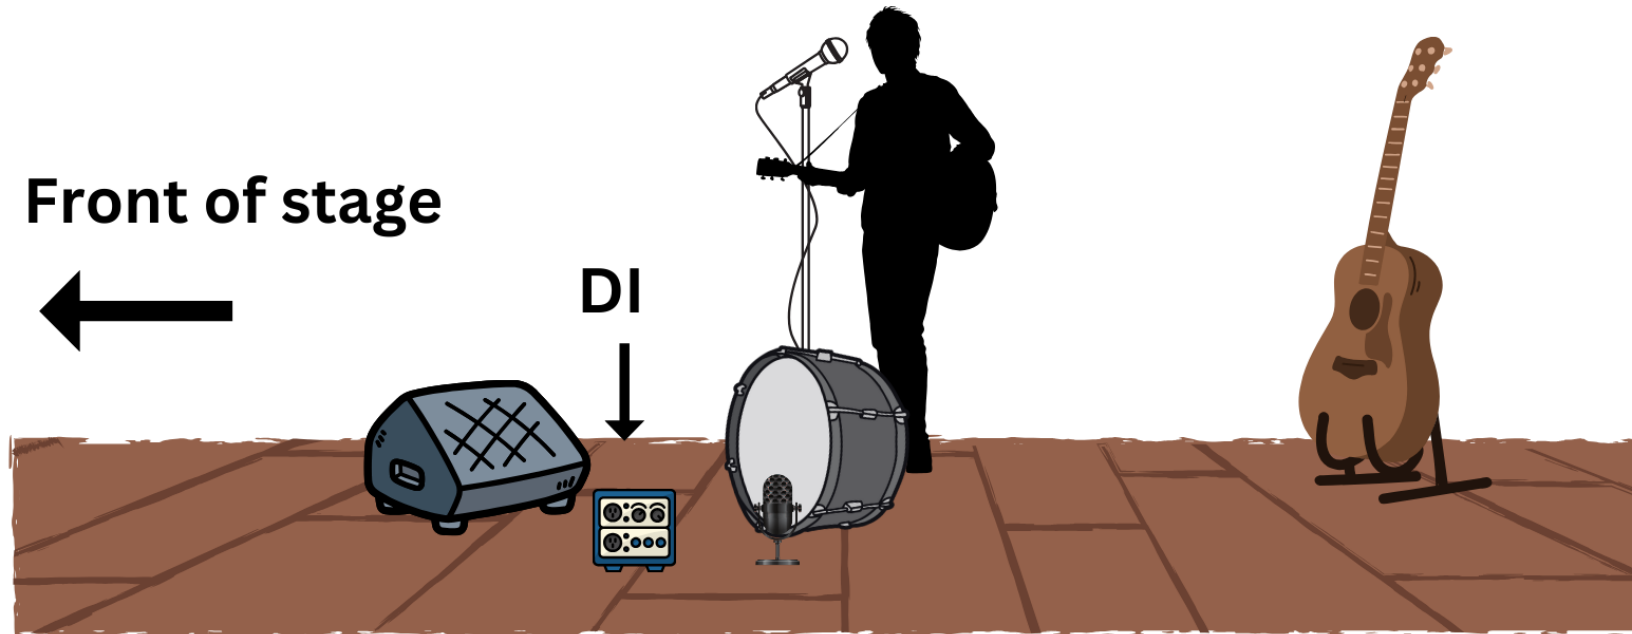

NATE HADLEY

SOLO STAGE PLOT AND INPUTS

INPUTS

- 1 LEAD VOCAL MIC (NATE)
- 1 BASS(KICK) DRUM MIC (NATE)
- DI INPUT FOR ACOUSTIC GUITAR (NATE)

ADDITIONAL INFO

- IF THERE IS NO WEDGE MONITOR, NATE WILL LIKELY USE HIS IEMS. THIS SYSTEM REQUIRES 1 AUX OUTPUT